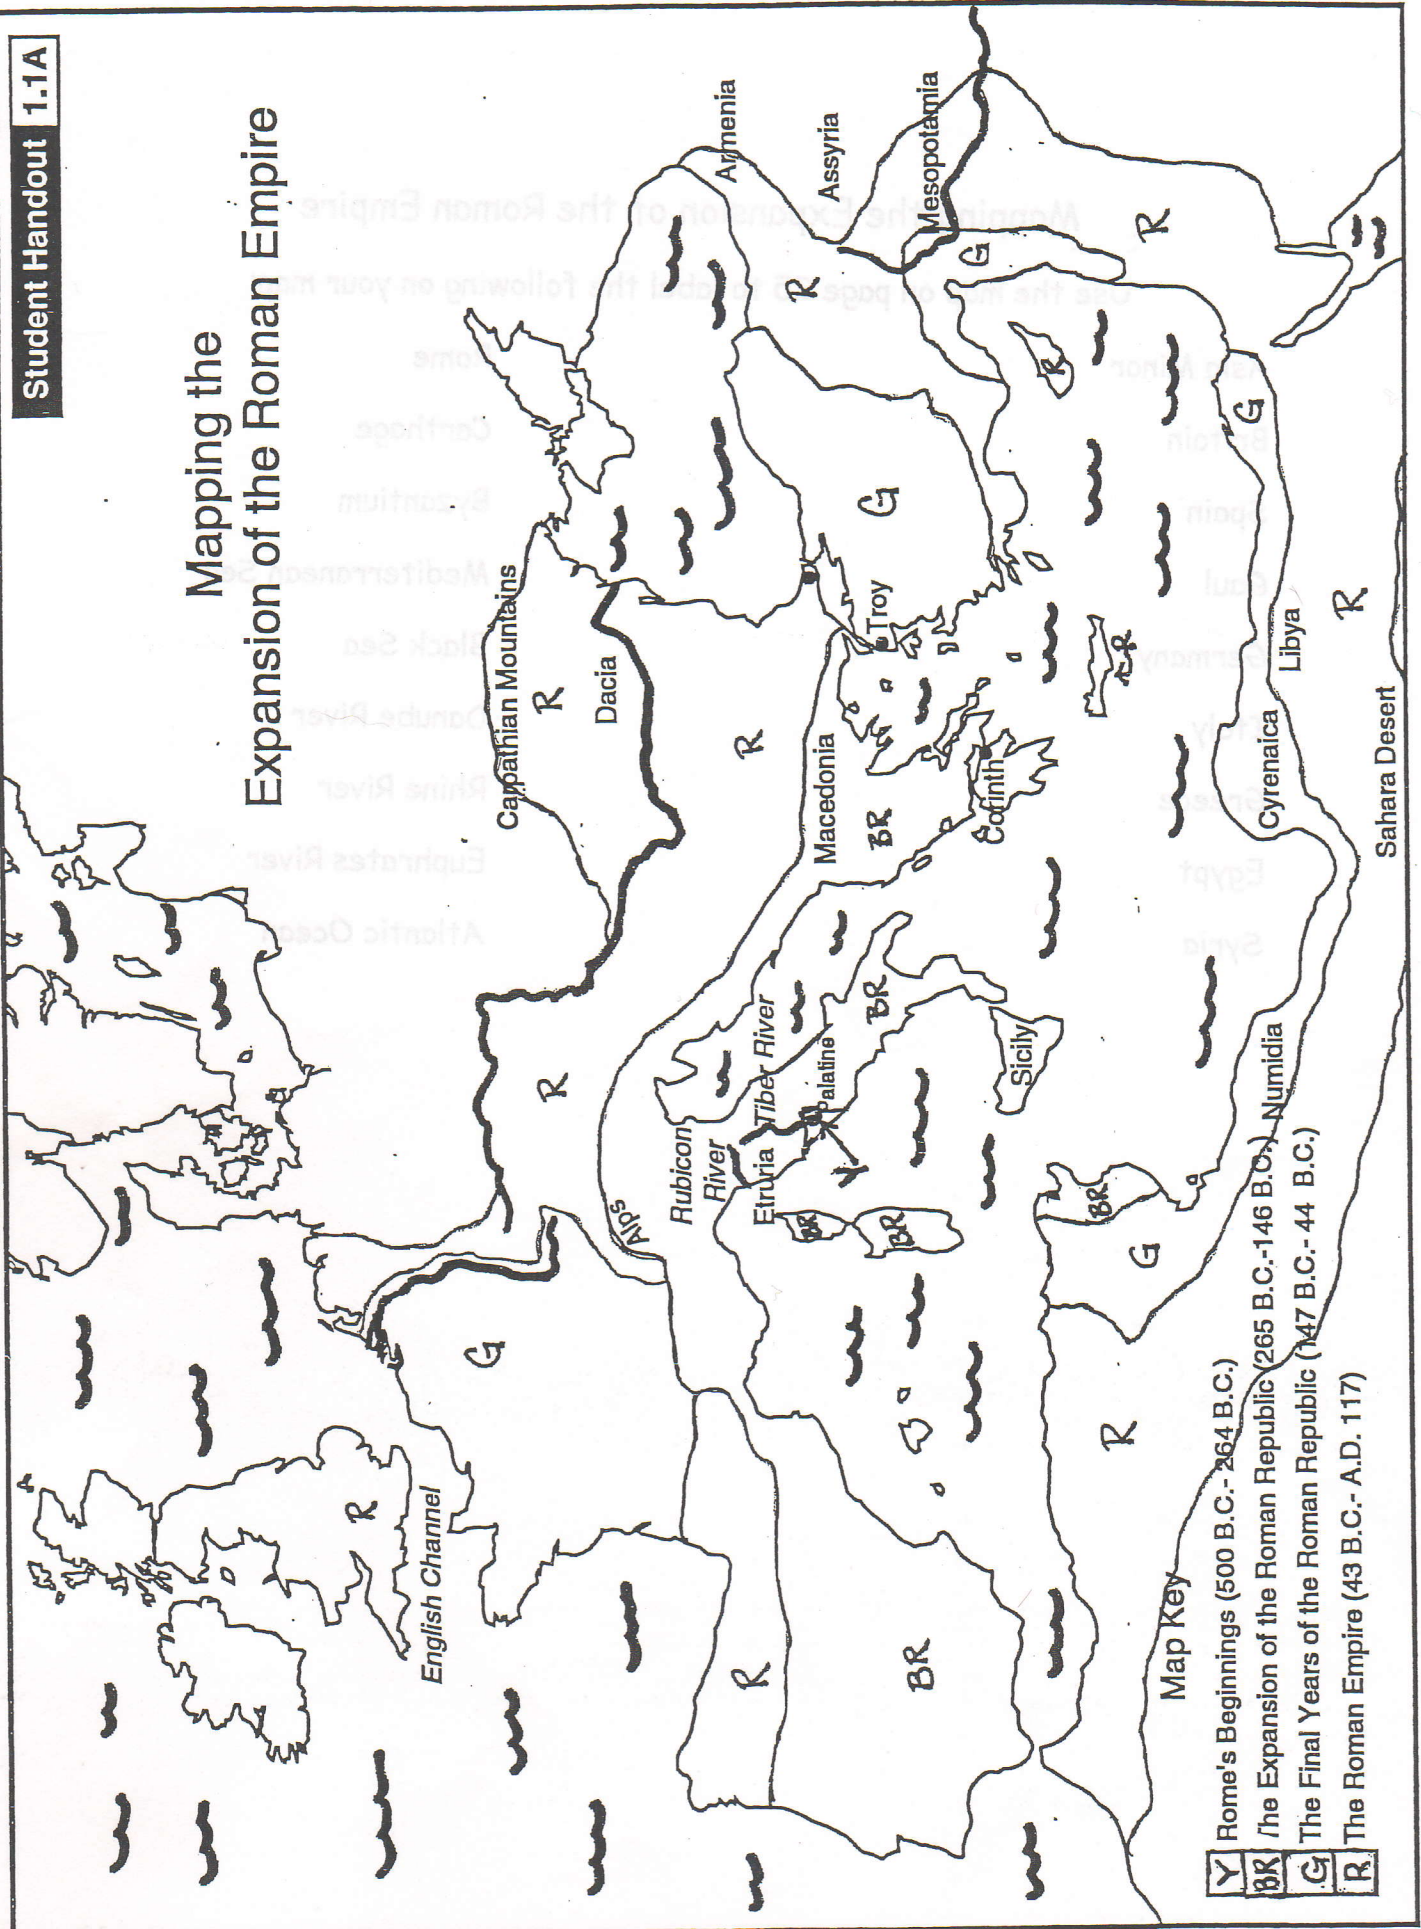

Mapping the Expansion of the Roman Empire

Map Key